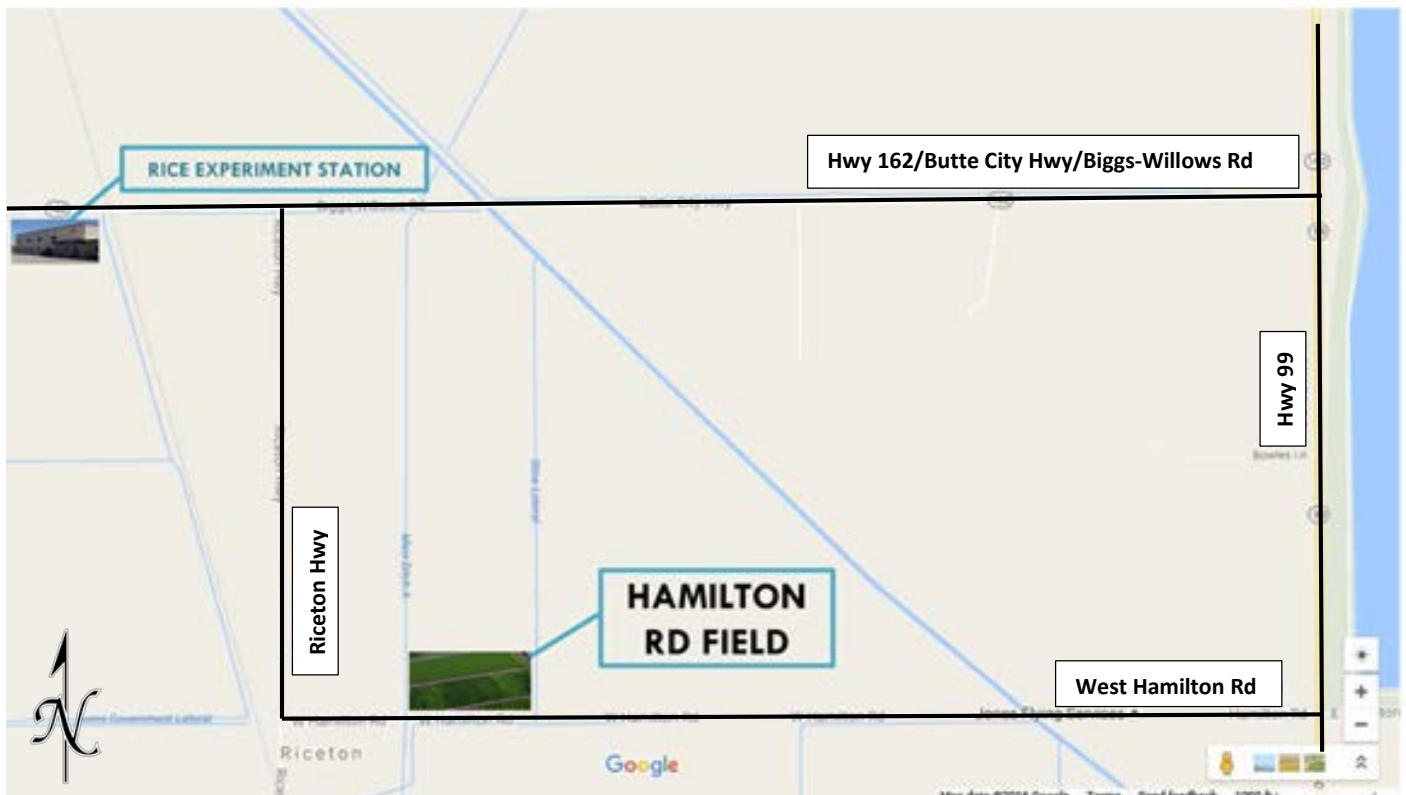

REGISTER

Online: <http://wric.ucdavis.edu> and click on RICE WEED COURSE

Mail your completed registration form and payment to:

UC WEED RESEARCH & INFORMATION CENTER
DEPT. OF PLANT SCIENCES, MS4
ONE SHIELDS AVENUE
DAVIS, CA 95616

CHECK-IN

8:00-8:30AM at the [Hamilton Road Field](#) (on West Hamilton Rd. between Hwy. 99 and Riceton Hwy.) in Biggs, CA

PHOTO RELEASE

Occasionally we use photographs of participants in our promotional materials. By virtue of your attendance, you agree to the use of your likeness in such material.

QUESTIONS

Contact Whitney Brim-DeForest at (530) 822-7515 or wbrimdeforest@ucanr.edu.

Hamilton Road Field (west), Biggs CA ■ on West Hamilton Rd between Hwy 99/Riceton Hwy